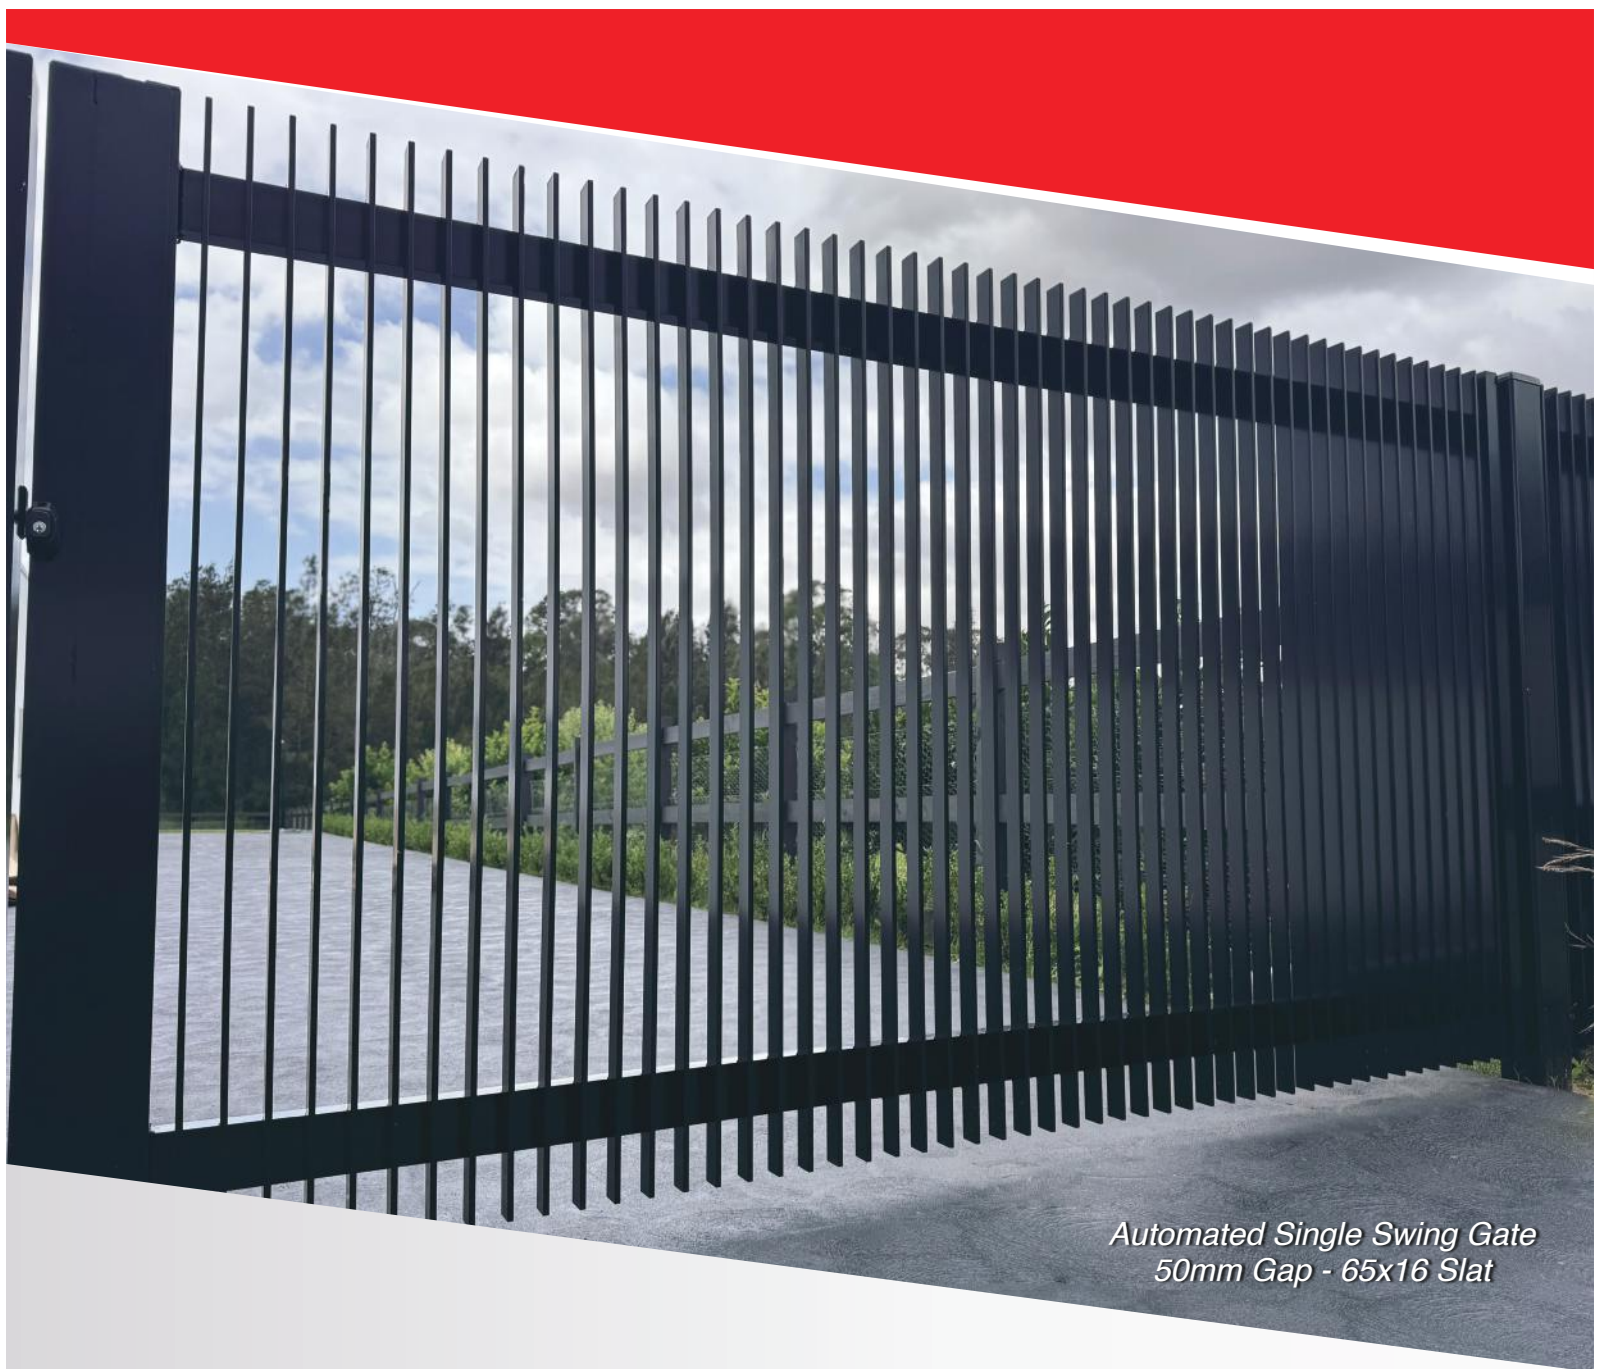

*Automated Single Swing Gate
50mm Gap - 65x16 Slat*

Specifications

- ➔ **Frame Options:** 40x40, 50x50, 65x65, 80x50, or 100x50 for a range of style and structure
- ➔ **Sliding Options:** Guide Block or Roller System
- ➔ **Spacing:** 10mm, 25mm, 50mm & 90mm (All other spacing upon request)

*If you are looking for a seamless design, always opt for 100x50 sidebars to ensure your blades finish flush with your posts or side bars!

Product Highlights:

- ➔ **Exceptional Durability:** Fully welded and manufactured locally to stand the test of time while maintaining aesthetic appeal.
- ➔ **Expert Craftsmanship:** Our local team provides tailored support, guiding you to the perfect entry solution.
- ➔ **Versatile Colour Choices:** Explore the Dulux powder-coated palette for a flawless match or an elegant accent that enhances your home's style.