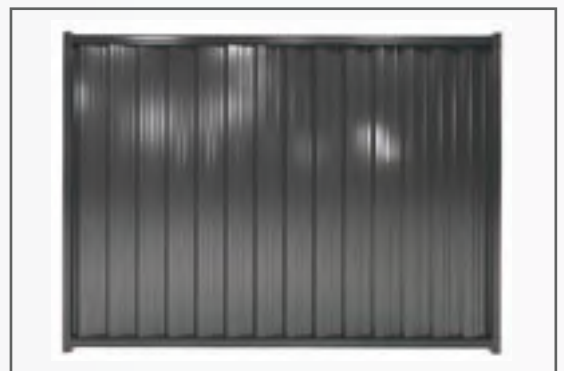

**OZZYBOUND
COLORBOND
PRIVACY FENCING**

www.fencingandgate.com.au

Gatorline®

Discover the Gatorline range, the ultimate choice for neighbour-friendly boundary fencing that ensures privacy while maintaining style. With the same elegant profile on both sides, our Gatorline fences provide a seamless look no matter your viewpoint.

Specifications

- ➔ Panel width: 2370mm or 3100mm
- ➔ Panel heights available: 1500mm, 1800mm, 2100mm, 2400mm High sheets available (made to order)

Product Highlights

- ➔ **Durability and Style:** Crafted from the highest quality materials, our fencing is designed to withstand the toughest conditions while enhancing your property's appearance.
- ➔ **Ready Stock and Customisation:** We keep a large inventory ready for immediate delivery or can tailor solutions to meet your specific needs.
- ➔ **Local Expertise:** Proudly Australian, we understand local aesthetics and functional requirements, ensuring every fence is perfect for its setting.