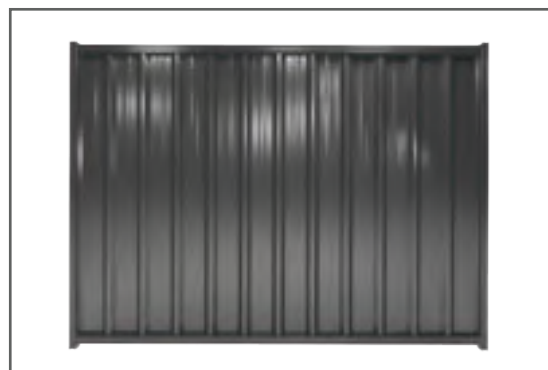

Specifications

- ➔ Panel width: 2370mm or 3100mm
- ➔ Panel heights available: 1500mm, 1800mm, 2100mm,
- ➔ 1200 & 2400mm high sheets available (made to order)

Product Highlights

- ➔ **Built to Last:** Resistant to chipping, peeling and cracking, our Ozzybound® range is built to withstand Australia's toughest conditions.
- ➔ **Low Maintenance:** Enjoy a stunning fence with minimal upkeep, thanks to Colorbond's easy-care technology.
- ➔ **Custom Fit:** Available in a range of heights and colours to perfectly match your home and landscape.
- ➔ **10 Year Warranty:** Backed by Bluescope Steel Colorbond 10 Year warranty